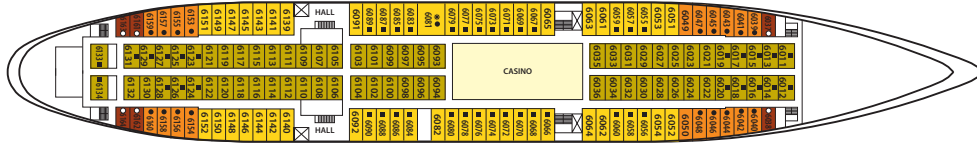

CEDARS DECK