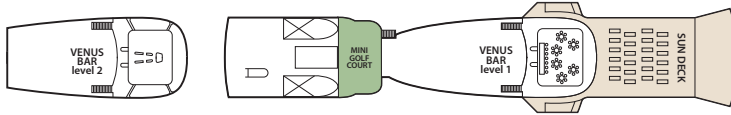

ORIENT QUEEN

AFT

FORE

Symbol Legend

- = 2 lower beds
- = double bed
- = 1 lower bed
- = double bed + sofa
- = double bed + 1 upper bed
- = 2 lower beds + 2 upper beds
- = 1 lower bed + 1 upper bed
- = Staterooms with bathtub
- = Suitable for wheelchairs
- ◐ = Staterooms with obstructed view

PANORAMIC DECK

COMPASS DECK