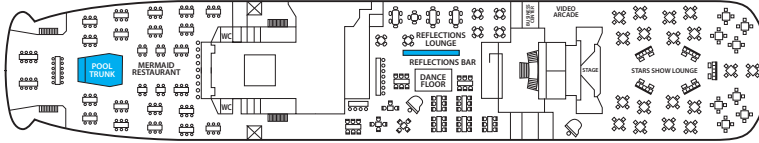

ORIENT QUEEN

AFT

FORE

Symbol Legend

- = 2 lower beds
- = double bed
- = 1 lower bed
- = double bed + sofa
- = double bed + 1 upper bed
- = 2 lower beds + 2 upper beds
- = 1 lower bed + 1 upper bed
- = Staterooms with bathtub
- = Suitable for wheelchairs
- ◐ = Staterooms with obstructed view

PANORAMIC DECK

COMPASS DECK

SUN DECK

BOAT DECK

MERRY DECK

PHOENICIAN DECK

CEDARS DECK

FORTUNE DECK

CAT.	DECK	DESCRIPTION	NUMBER OF STATEROOMS
IA	FORTUNE	Inside Standard Stateroom, 2 beds, 3rd/4th berth, bathroom with shower	40
IB	CEDARS	Inside Standard Stateroom, 2 beds, 3rd/4th berth, bathroom with shower	68
IC	BOAT / PHOENICIAN	Inside Superior Stateroom, matrimonial, bathroom with shower	53
ID	BOAT	Inside Premium Stateroom, matrimonial, bathroom with bathtub	4
XS	CEDARS	Outside Single Stateroom, bathroom with shower	6
XA	FORTUNE	Outside Standard Stateroom, 2 beds or matrimonial, 3rd berth, bathroom with shower	19
XB	PHOENICIAN / FORTUNE	Outside Standard Stateroom, 2 beds or matrimonial, 3rd/4th berth, bathroom with shower	36
XC	CEDARS	Outside Superior Stateroom, 2 beds or matrimonial, bathroom with shower	20
XD	PHOENICIAN / CEDARS	Outside Premium Stateroom, 2 beds or matrimonial, 3rd/4th berth, bathroom with shower	57
XE	BOAT / PHOENICIAN / FORTUNE	Outside Deluxe Stateroom, matrimonial, sofa bed, bathroom with bathtub or shower	15
SJ	PHOENICIAN	Junior Suite, matrimonial, sofa bed, bathroom with bathtub (obstructed view)	2
SJ	BOAT / PHOENICIAN	Junior Suite, matrimonial, sofa bed, bathroom with bathtub	30
S	BOAT / PHOENICIAN	Suite, matrimonial, sofa, bathroom with whirlpool bath	5