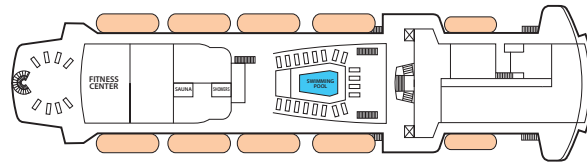

ORIENT QUEEN

AFT

FORE

Symbol Legend

- = 2 lower beds
- = double bed
- = 1 lower bed
- = double bed + sofa
- = double bed + 1 upper bed
- = 2 lower beds + 2 upper beds
- = 1 lower bed + 1 upper bed
- = Staterooms with bathtub
- = Suitable for wheelchairs
- ◐ = Staterooms with obstructed view

PANORAMIC DECK

COMPASS DECK

SUN DECK

BOAT DECK

MERRY DECK

PHOENICIAN DECK

CEDARS DECK

FORTUNE DECK

CAT.	DECK	DESCRIPTION	NUMBER OF STATEROOMS
IA	FORTUNE	Inside Standard Stateroom, 2 beds, 3rd/4th berth, bathroom with shower	40
IB	CEDARS	Inside Standard Stateroom, 2 beds, 3rd/4th berth, bathroom with shower	68
IC	BOAT / PHOENICIAN	Inside Superior Stateroom, matrimonial, bathroom with shower	53
ID	BOAT	Inside Premium Stateroom, matrimonial, bathroom with bathtub	4
XS	CEDARS	Outside Single Stateroom, bathroom with shower	6
XA	FORTUNE	Outside Standard Stateroom, 2 beds or matrimonial, 3rd berth, bathroom with shower	19
XB	PHOENICIAN / FORTUNE	Outside Standard Stateroom, 2 beds or matrimonial, 3rd/4th berth, bathroom with shower	36
XC	CEDARS	Outside Superior Stateroom, 2 beds or matrimonial, bathroom with shower	20
XD	PHOENICIAN / CEDARS	Outside Premium Stateroom, 2 beds or matrimonial, 3rd/4th berth, bathroom with shower	57
XE	BOAT / PHOENICIAN / FORTUNE	Outside Deluxe Stateroom, matrimonial, sofa bed, bathroom with bathtub or shower	15
SJ	PHOENICIAN	Junior Suite, matrimonial, sofa bed, bathroom with bathtub (obstructed view)	2
SJ	BOAT / PHOENICIAN	Junior Suite, matrimonial, sofa bed, bathroom with bathtub	30
S	BOAT / PHOENICIAN	Suite, matrimonial, sofa, bathroom with whirlpool bath	5