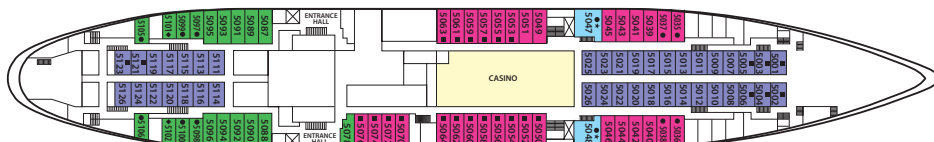

FORTUNE DECK

CAT.	DECK	DESCRIPTION	NUMBER OF STATEROOMS
IA	FORTUNE	Inside Standard Stateroom, 2 beds, 3rd/4th berth, bathroom with shower	40
IB	CEDARS	Inside Standard Stateroom, 2 beds, 3rd/4th berth, bathroom with shower	68
IC	BOAT / PHOENICIAN	Inside Superior Stateroom, matrimonial, bathroom with shower	53
ID	BOAT	Inside Premium Stateroom, matrimonial, bathroom with bathtub	4
XS	CEDARS	Outside Single Stateroom, bathroom with shower	6
XA	FORTUNE	Outside Standard Stateroom, 2 beds or matrimonial, 3rd berth, bathroom with shower	19
XB	PHOENICIAN / FORTUNE	Outside Standard Stateroom, 2 beds or matrimonial, 3rd/4th berth, bathroom with shower	36
XC	CEDARS	Outside Superior Stateroom, 2 beds or matrimonial, bathroom with shower	20
XD	PHOENICIAN / CEDARS	Outside Premium Stateroom, 2 beds or matrimonial, 3rd/4th berth, bathroom with shower	57
XE	BOAT / PHOENICIAN / FORTUNE	Outside Deluxe Stateroom, matrimonial, sofa bed, bathroom with bathtub or shower	15
SJ	PHOENICIAN	Junior Suite, matrimonial, sofa bed, bathroom with bathtub (obstructed view)	2
SJ	BOAT / PHOENICIAN	Junior Suite, matrimonial, sofa bed, bathroom with bathtub	30
S	BOAT / PHOENICIAN	Suite, matrimonial, sofa, bathroom with whirlpool bath	5