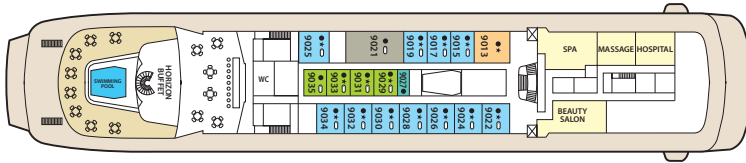

ORIENT QUEEN

AFT

FORE

Symbol Legend

- = 2 lower beds
- = double bed
- = 1 lower bed
- = double bed + sofa
- = double bed + 1 upper bed
- = 2 lower beds + 2 upper beds
- = 1 lower bed + 1 upper bed
- = Staterooms with bathtub
- = Suitable for wheelchairs
- ◐ = Staterooms with obstructed view

PANORAMIC DECK

COMPASS DECK

SUN DECK

BOAT DECK

MERRY DECK

PHOENICIAN DECK

CEDARS DECK

FORTUNE DECK

CAT.	DECK	DESCRIPTION	NUMBER OF STATEROOMS
IA	FORTUNE	Inside Standard Stateroom, 2 beds, 3rd/4th berth, bathroom with shower	40
IB	CEDARS	Inside Standard Stateroom, 2 beds, 3rd/4th berth, bathroom with shower	68
IC	BOAT / PHOENICIAN	Inside Superior Stateroom, matrimonial, bathroom with shower	53
ID	BOAT	Inside Premium Stateroom, matrimonial, bathroom with bathtub	4
XS	CEDARS	Outside Single Stateroom, bathroom with shower	6
XA	FORTUNE	Outside Standard Stateroom, 2 beds or matrimonial, 3rd berth, bathroom with shower	19
XB	PHOENICIAN / FORTUNE	Outside Standard Stateroom, 2 beds or matrimonial, 3rd/4th berth, bathroom with shower	36
XC	CEDARS	Outside Superior Stateroom, 2 beds or matrimonial, bathroom with shower	20
XD	PHOENICIAN / CEDARS	Outside Premium Stateroom, 2 beds or matrimonial, 3rd/4th berth, bathroom with shower	57
XE	BOAT / PHOENICIAN / FORTUNE	Outside Deluxe Stateroom, matrimonial, sofa bed, bathroom with bathtub or shower	15
SJ	PHOENICIAN	Junior Suite, matrimonial, sofa bed, bathroom with bathtub (obstructed view)	2
SJ	BOAT / PHOENICIAN	Junior Suite, matrimonial, sofa bed, bathroom with bathtub	30
S	BOAT / PHOENICIAN	Suite, matrimonial, sofa, bathroom with whirlpool bath	5